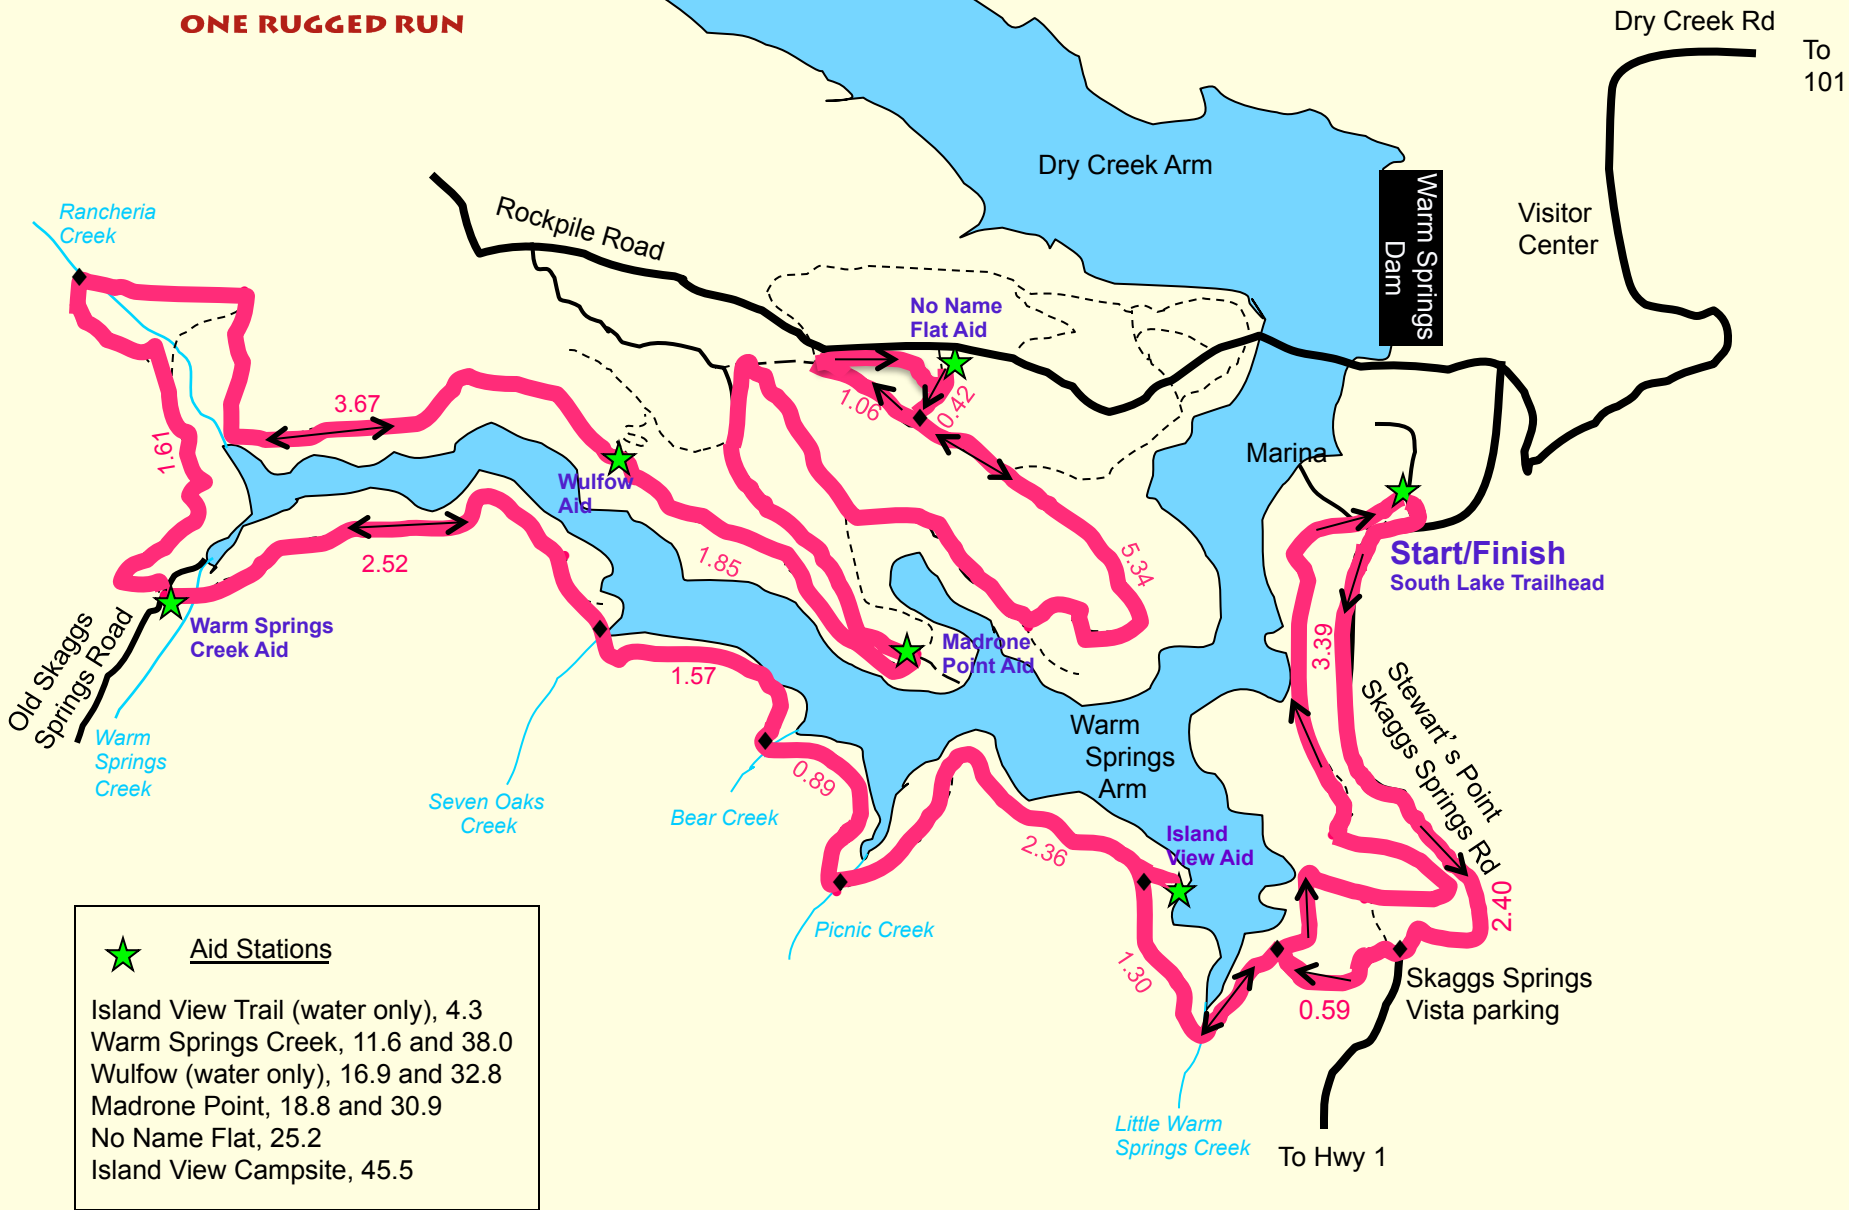

LAKE SONOMA 50

ONE RUGGED RUN

★ Aid Stations

- Island View Trail (water only), 4.3
- Warm Springs Creek, 11.6 and 38.0
- Wulfow (water only), 16.9 and 32.8
- Madrone Point, 18.8 and 30.9
- No Name Flat, 25.2
- Island View Campsite, 45.5