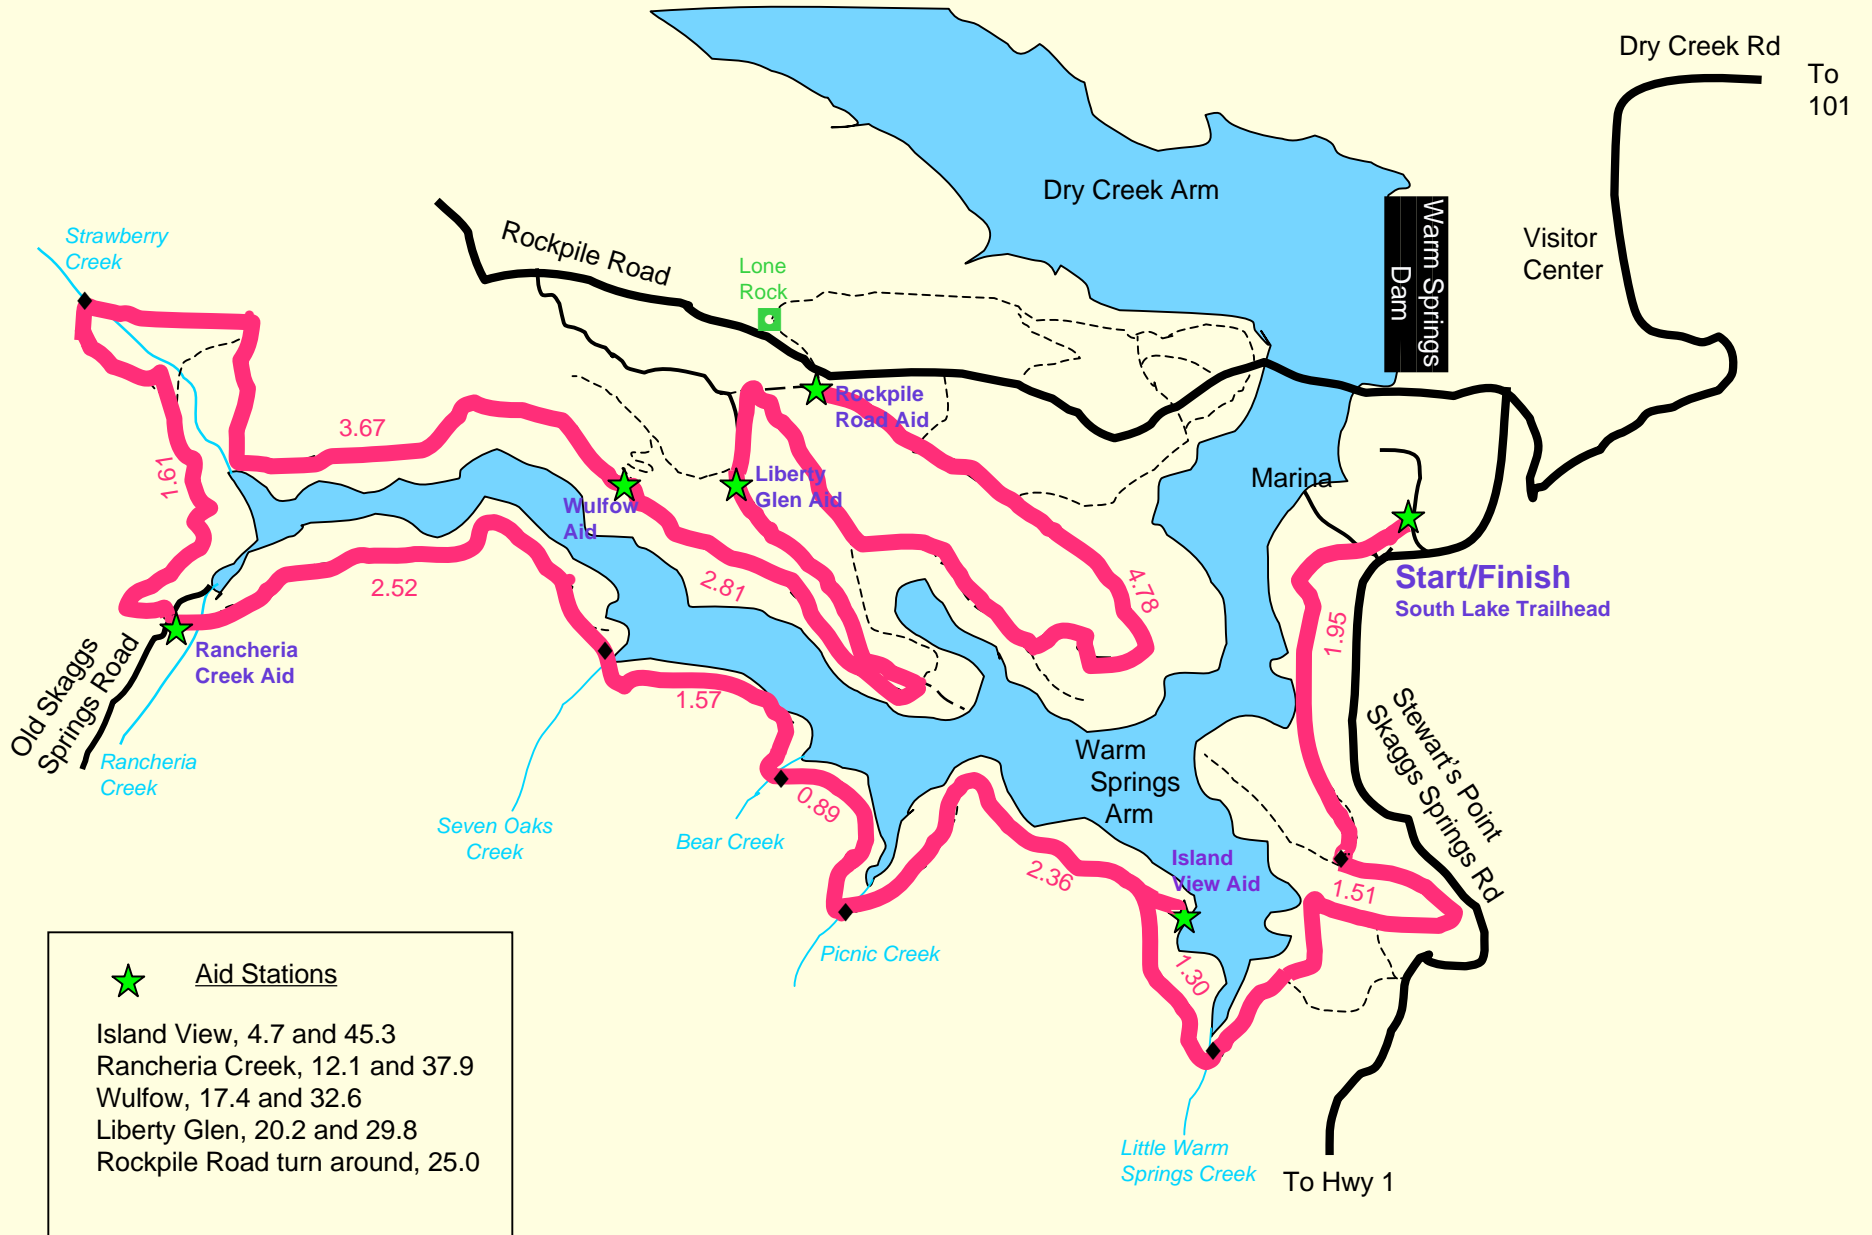

Lake Sonoma 50

★ Aid Stations

- Island View, 4.7 and 45.3
- Rancheria Creek, 12.1 and 37.9
- Wulfow, 17.4 and 32.6
- Liberty Glen, 20.2 and 29.8
- Rockpile Road turn around, 25.0