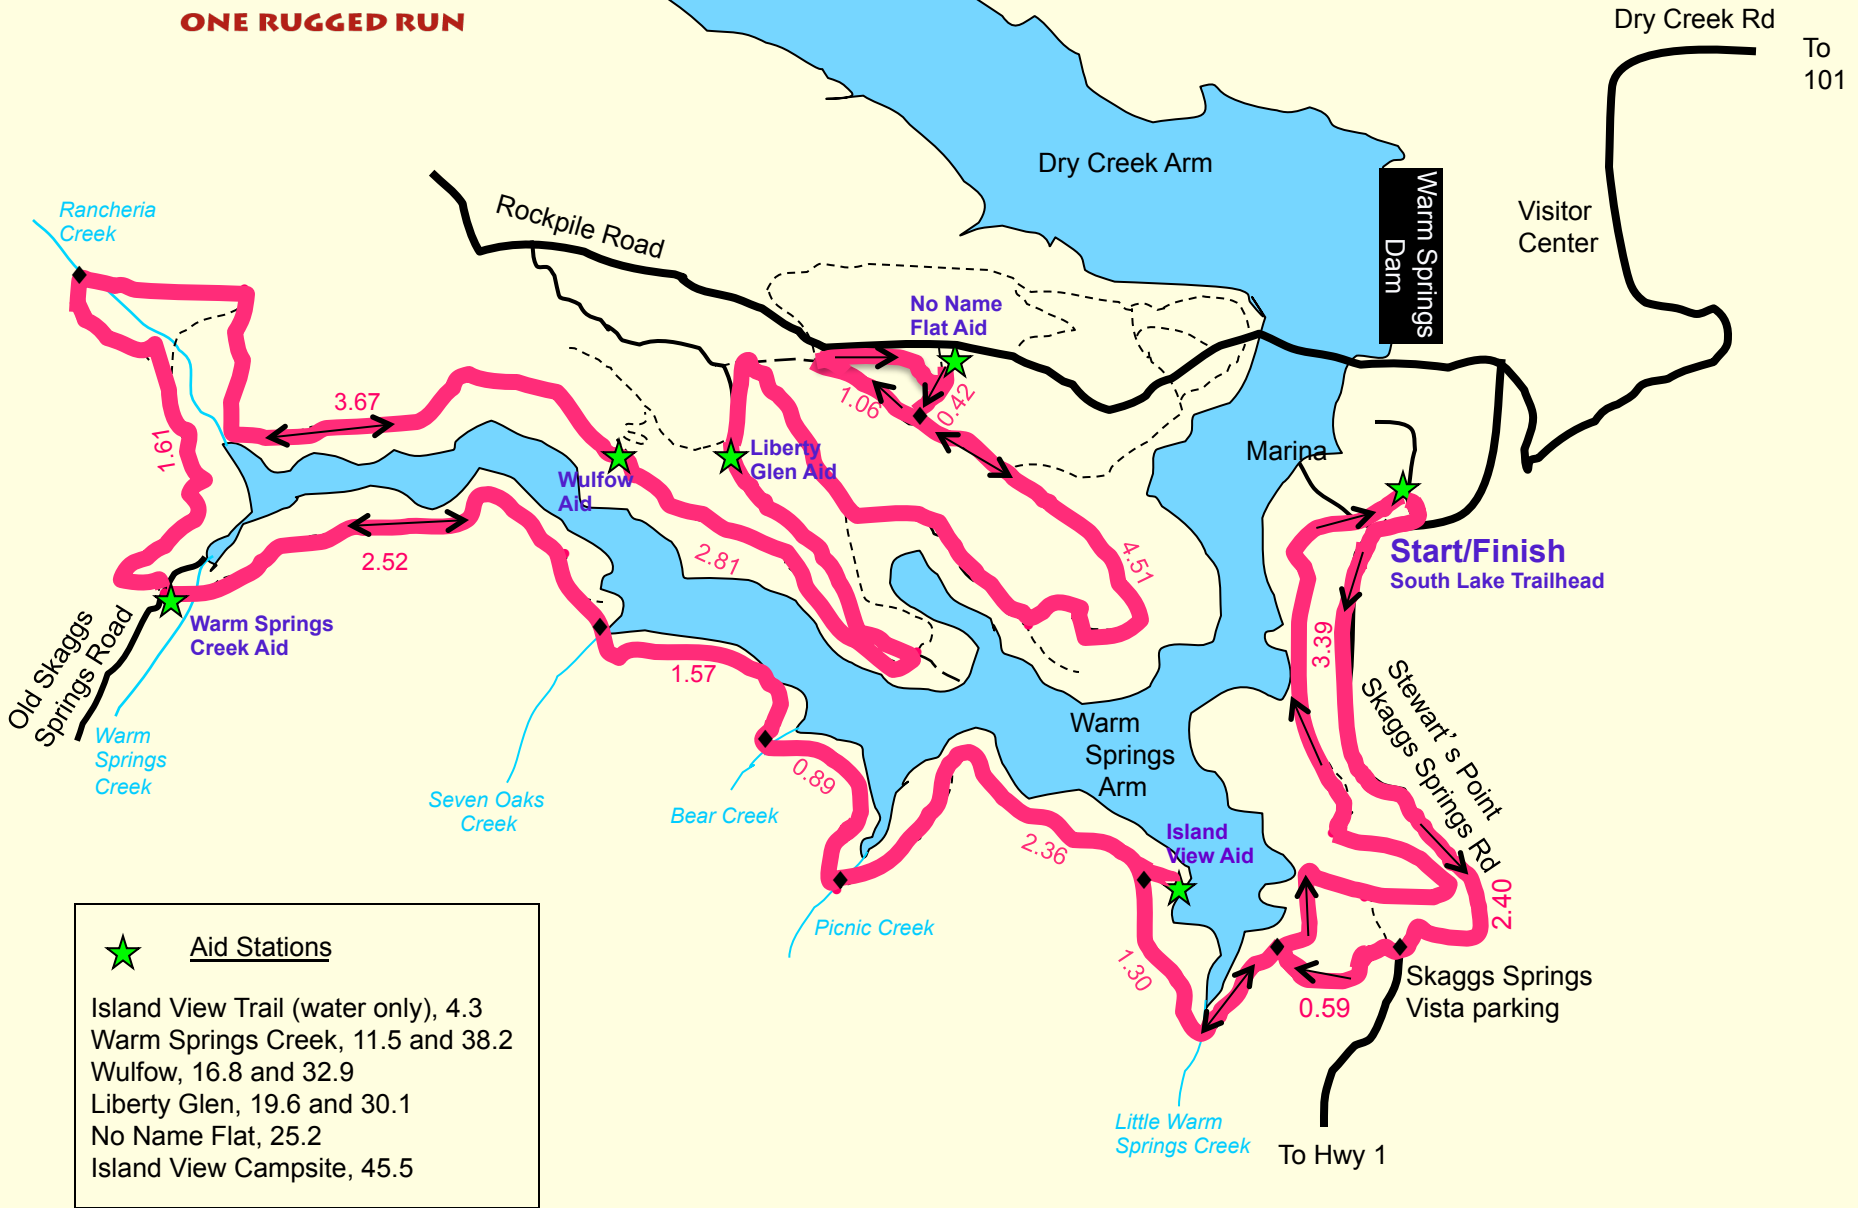

LAKE SONOMA 50

ONE RUGGED RUN

★ Aid Stations

- Island View Trail (water only), 4.3
- Warm Springs Creek, 11.5 and 38.2
- Wulfow, 16.8 and 32.9
- Liberty Glen, 19.6 and 30.1
- No Name Flat, 25.2
- Island View Campsite, 45.5