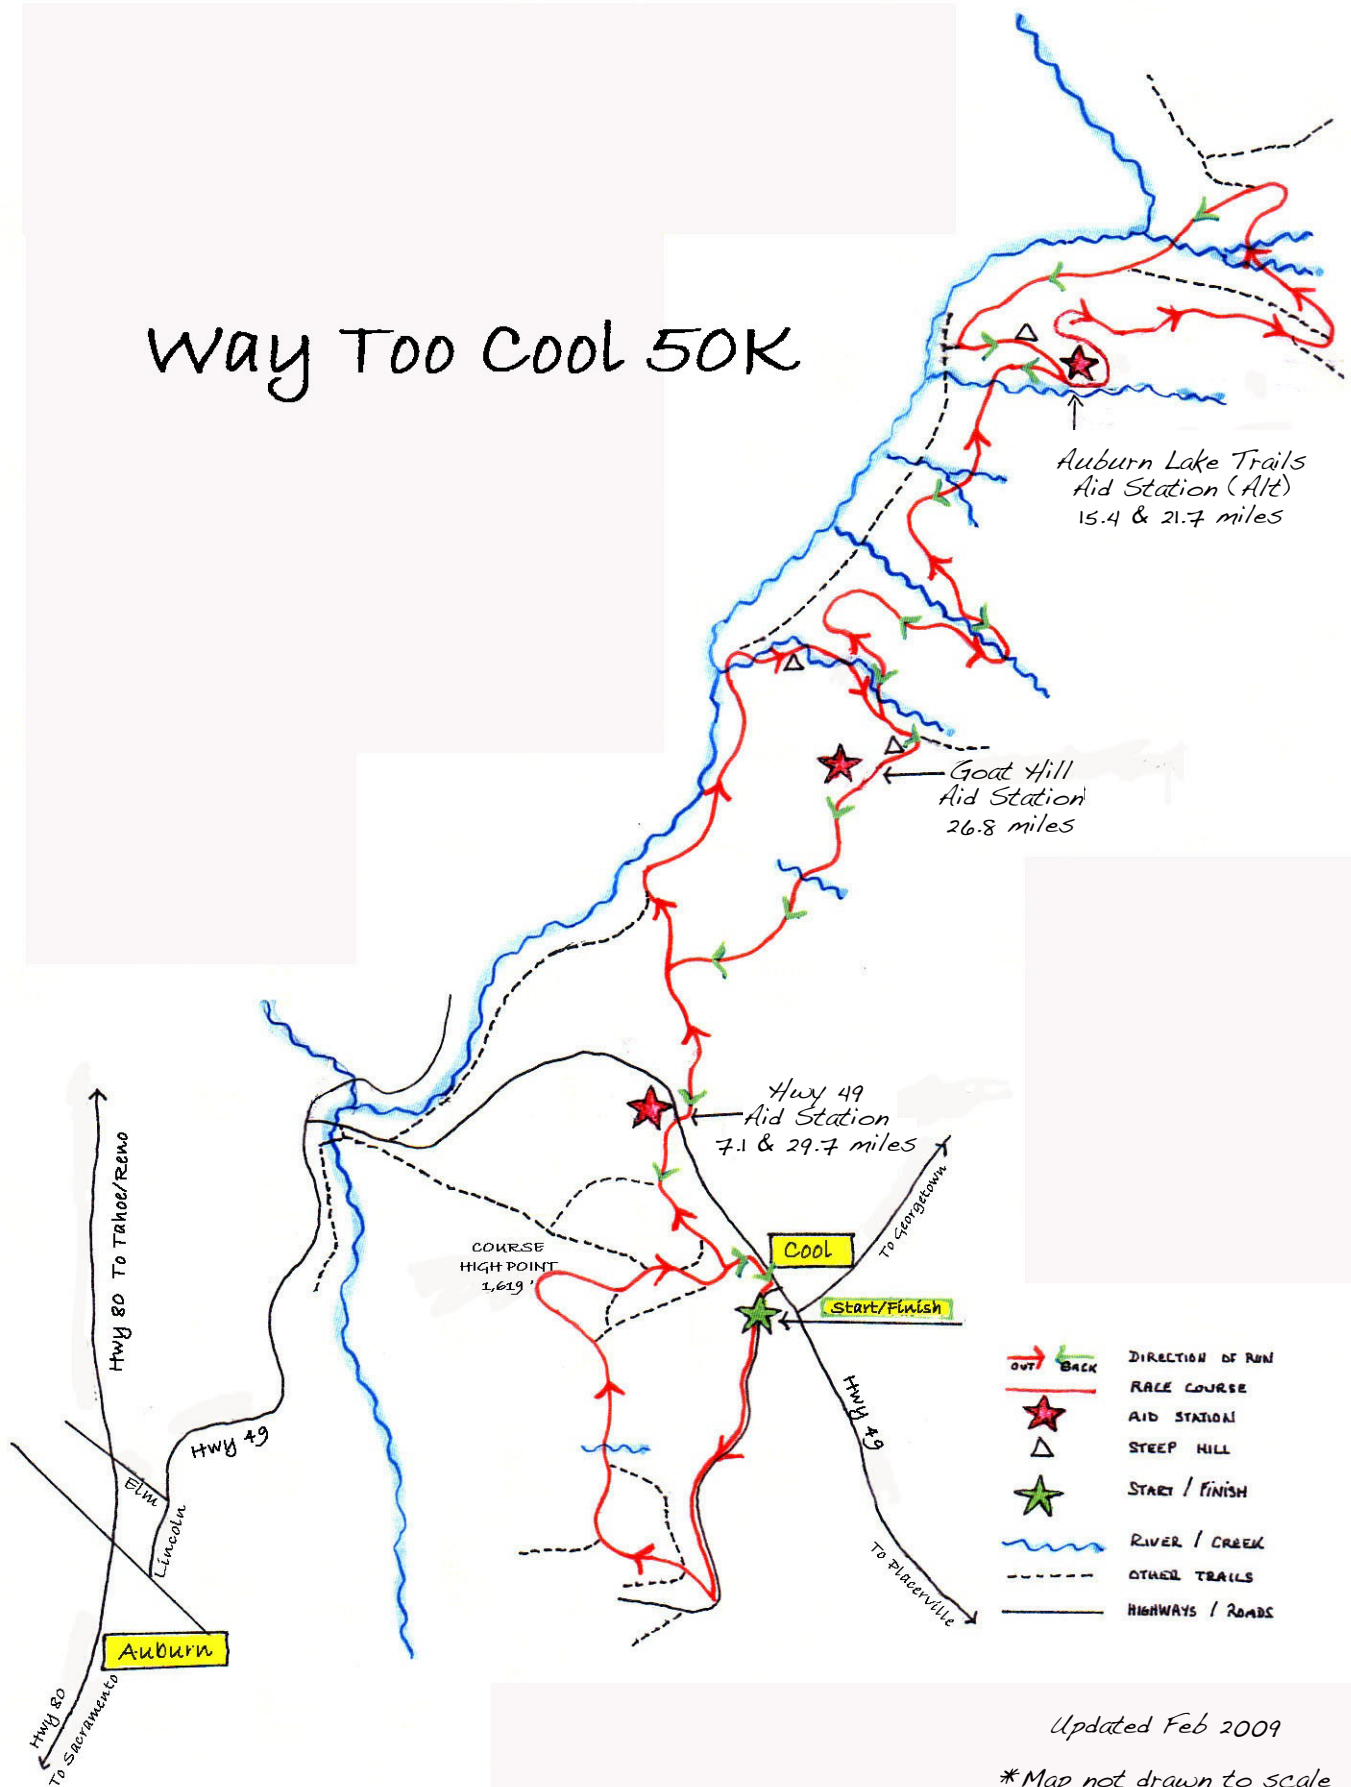

Way Too Cool 50K

Updated Feb 2009

* Map not drawn to scale

**The first part of the course travels West 2.25 miles on the road before making the right turn on to the trail. The total mileage from the start to Highway 49 is now 7.1 miles.