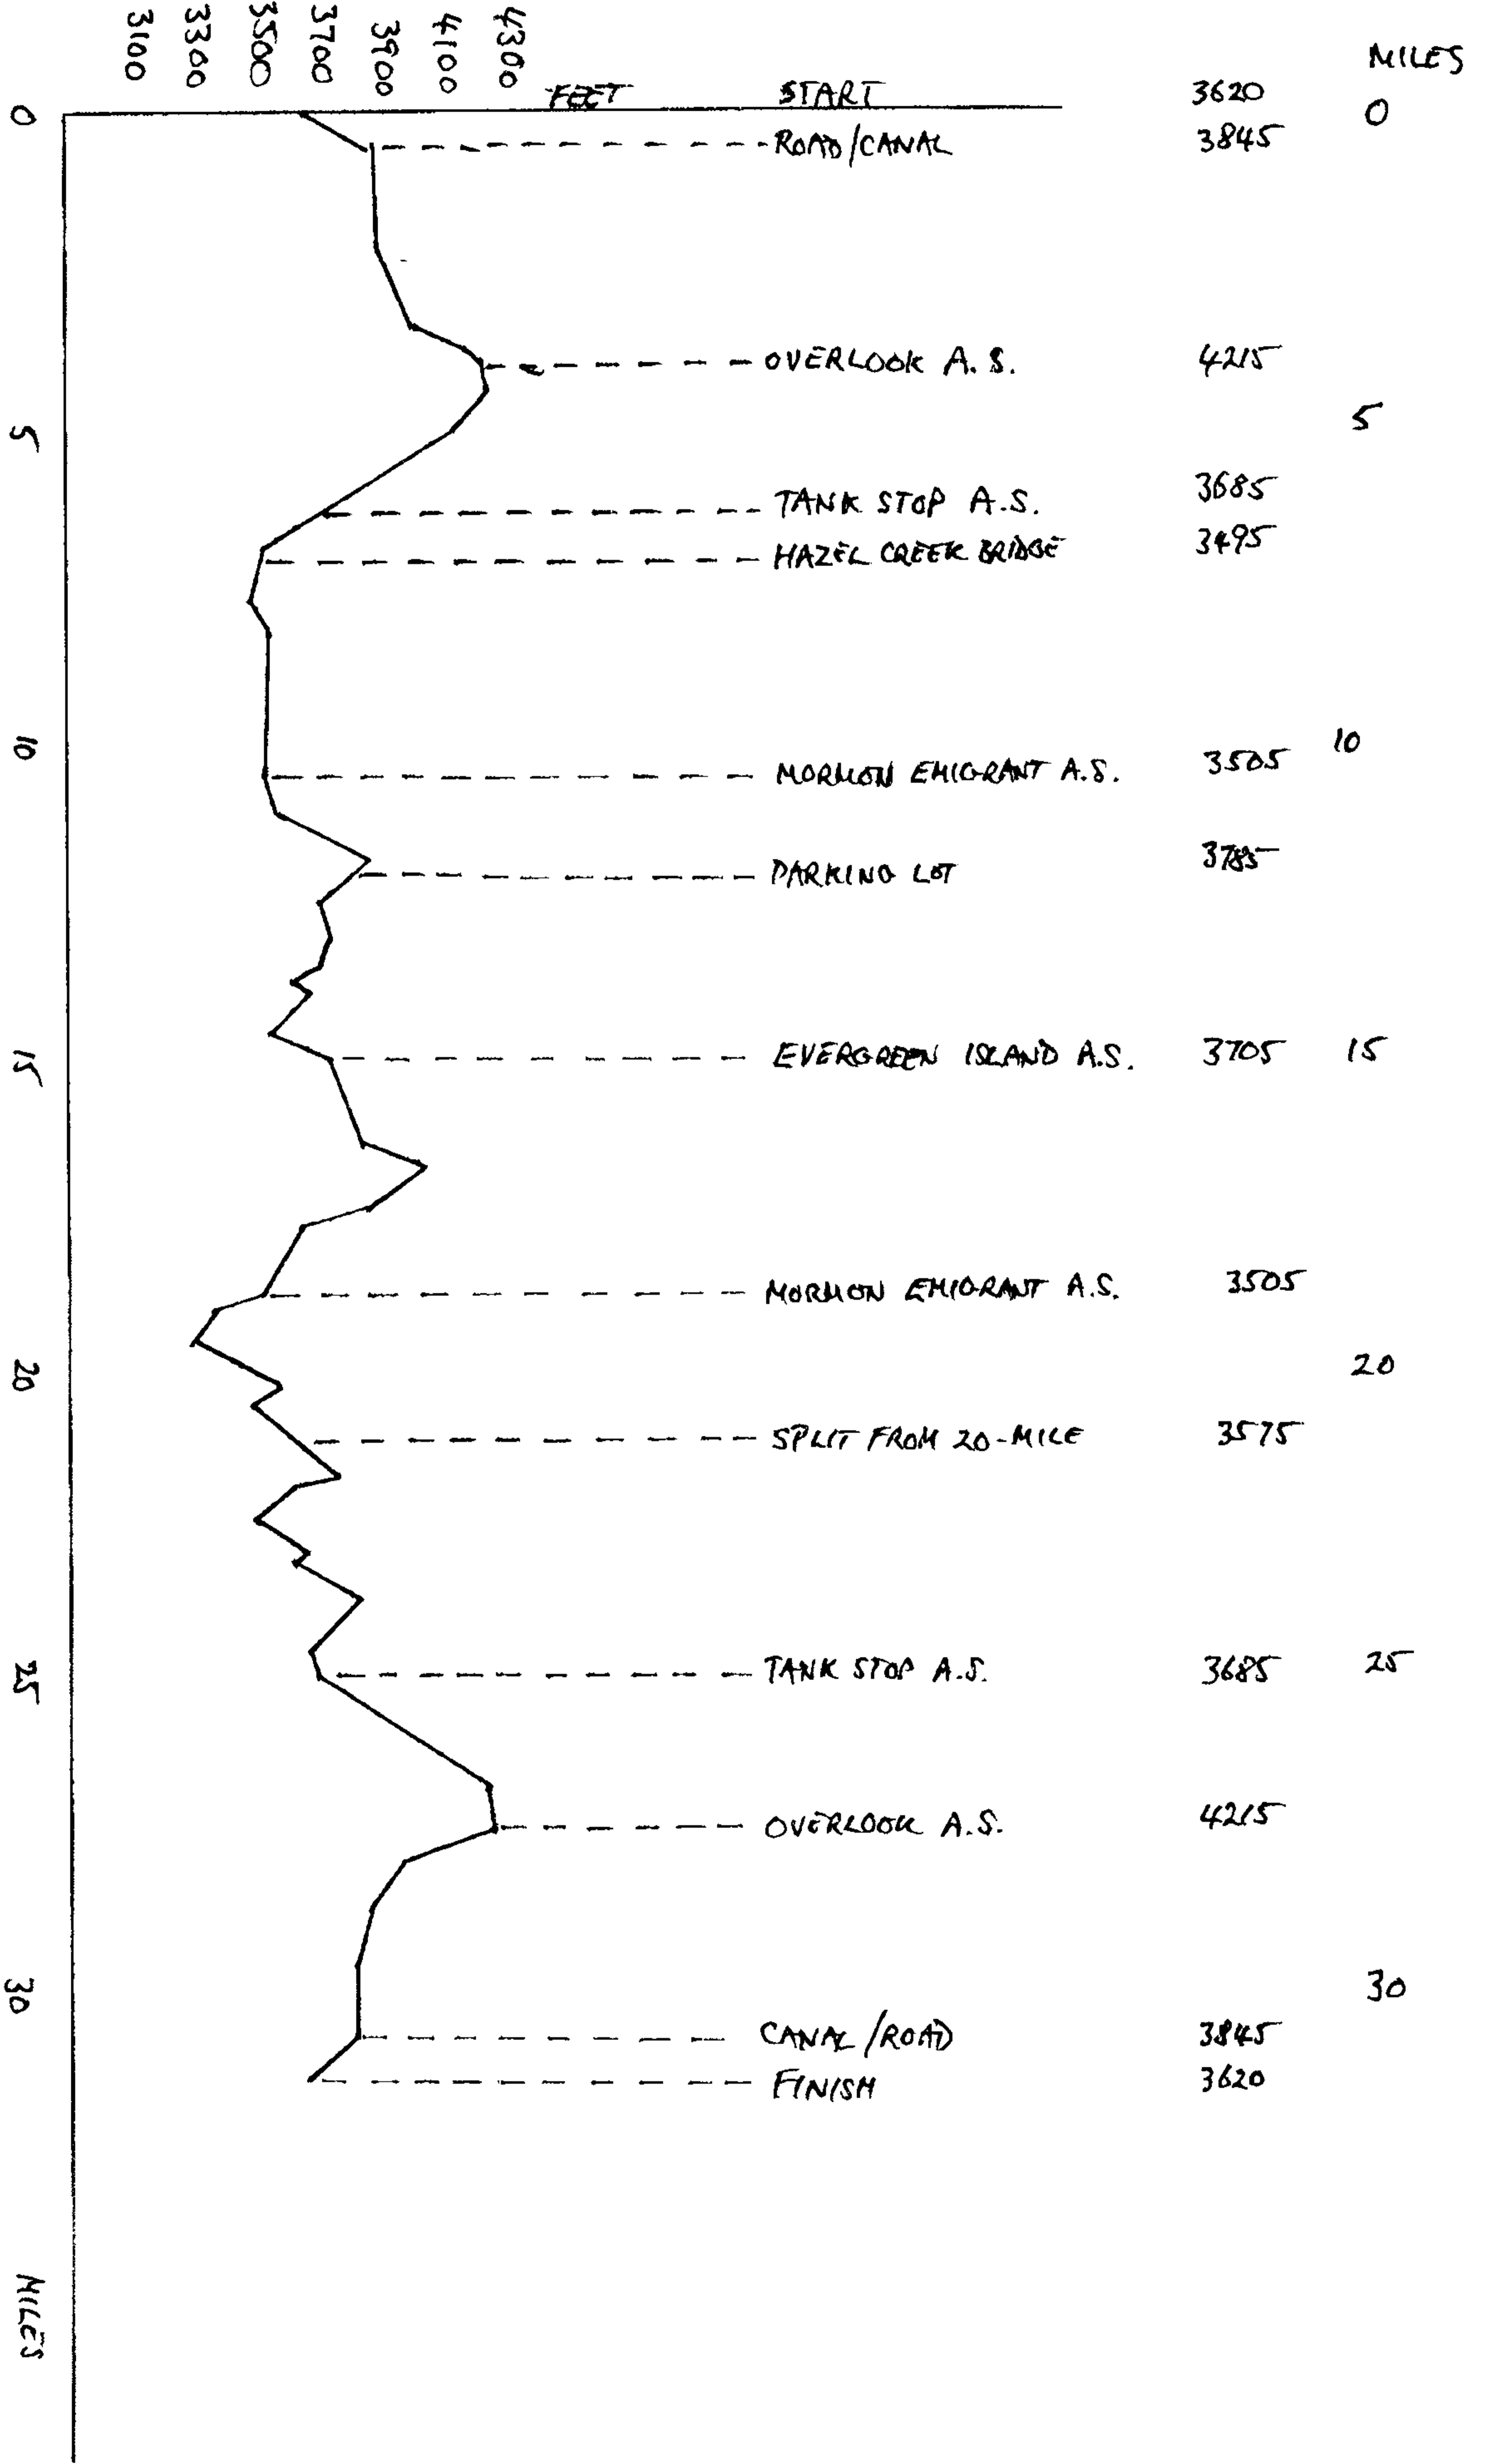

# RUN ON THE SLY 50K PROFILE

**Start / Finish**      3620 ft.      3620 ft.  
**High Point**        4215 ft.  
**Low Point**         3280 ft.  
**Elevation Gain**    4075 ft.